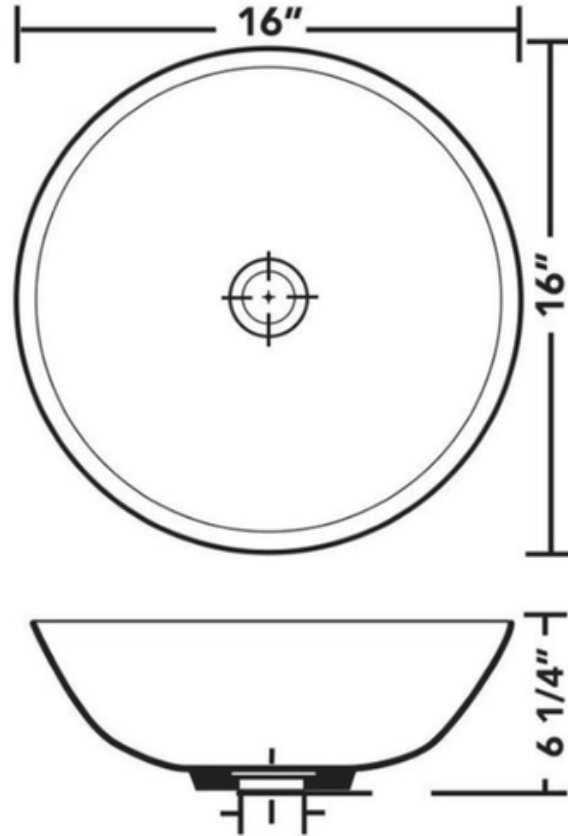

Color	Description
<input type="checkbox"/>	White

6140 Ulmerton Road Clearwater, FL 33760

Phone: (727) 388-9895

Fax: (727) 362-1281

For the most current Specification Sheet, go to www.pelicansinks.com

PL-3001
Shell Series
Porcelain Sink

Technical Information

All product dimensions are nominal

Exterior Measurements: 16" x 16" x 6 1/4"

Bowl Configuration: Single

Finish: Vitreous China

Installation Information

Install this product according to the installation instructions.